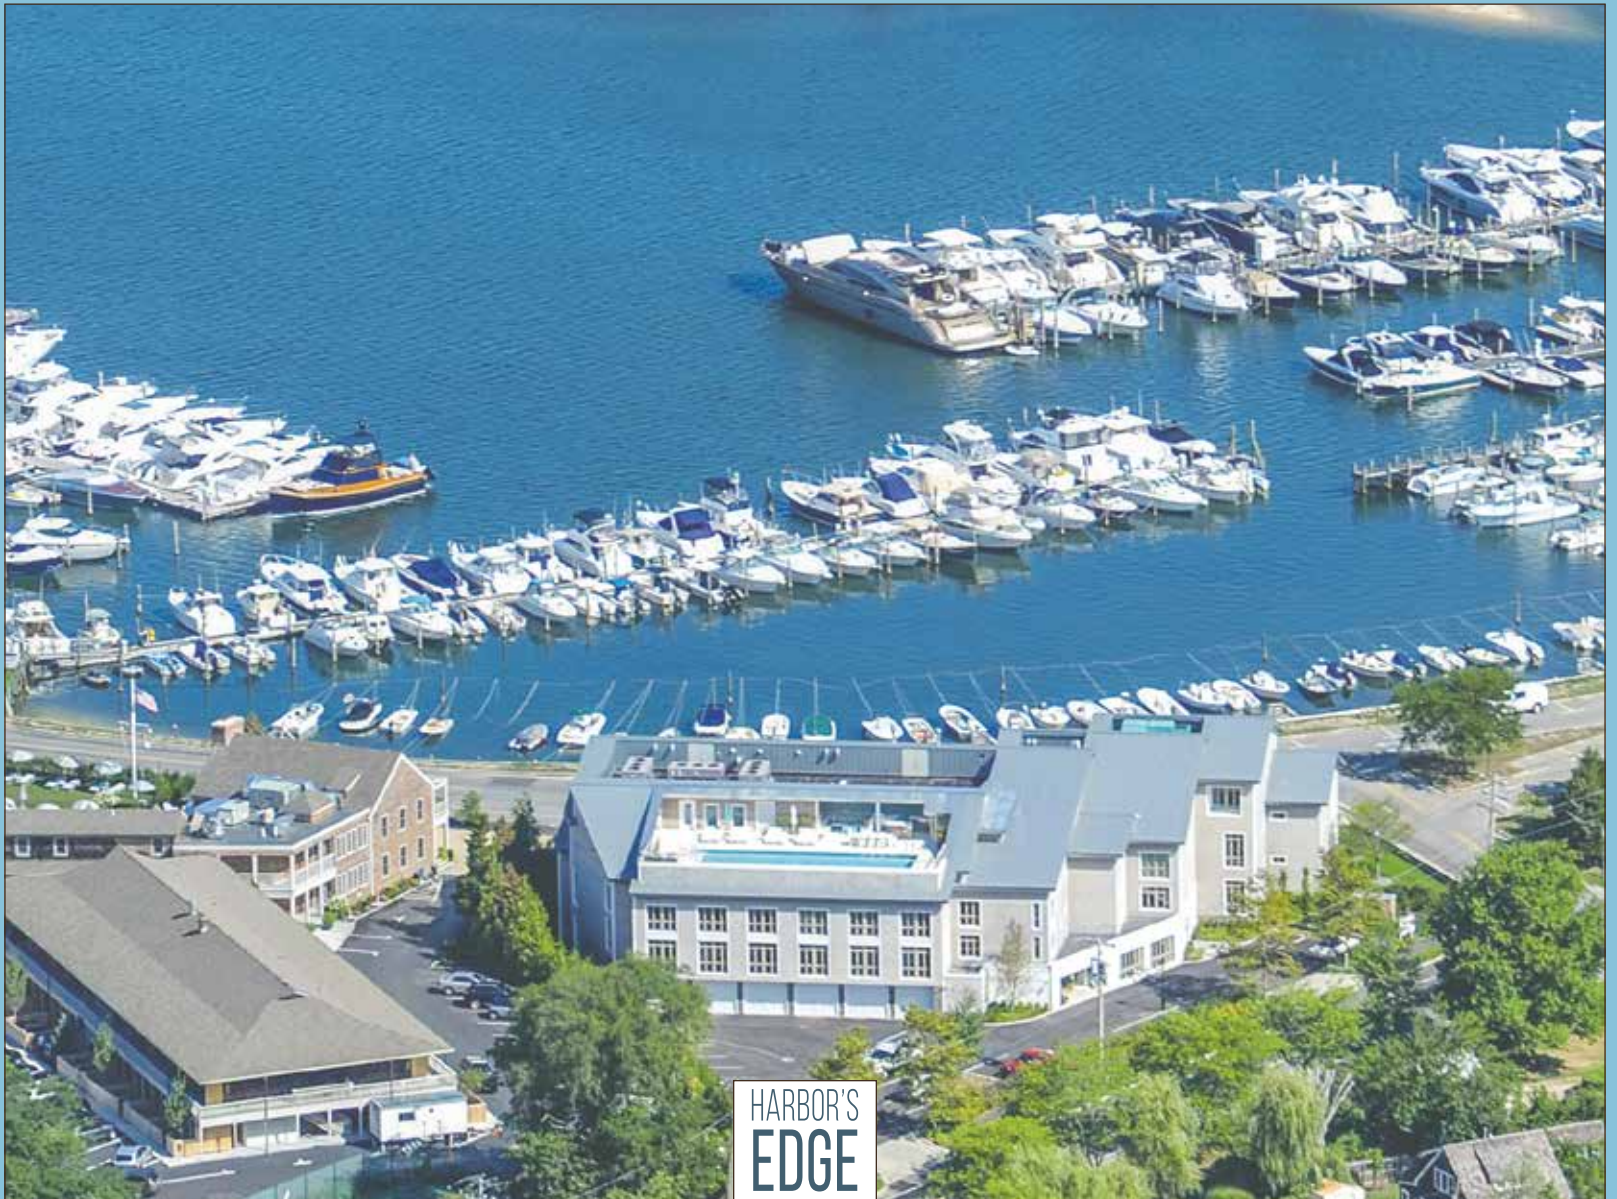

# SAUNDERS

A HIGHER FORM OF REALTY

HARBOR'S  
EDGE

## NEW LUXURY WATER VIEW CONDOS

Two and three bedroom residences with immediate occupancy available

Resort style living with stunning harbor views, in-season concierge service and a rooftop pool

**Sag Harbor** | Pricing Starting at **\$1,895,000** | [HarborsEdge.com](http://HarborsEdge.com) | **John Wines** Cell: (631) 766-1901 | **Bill Wines** Cell: (631) 766-3970